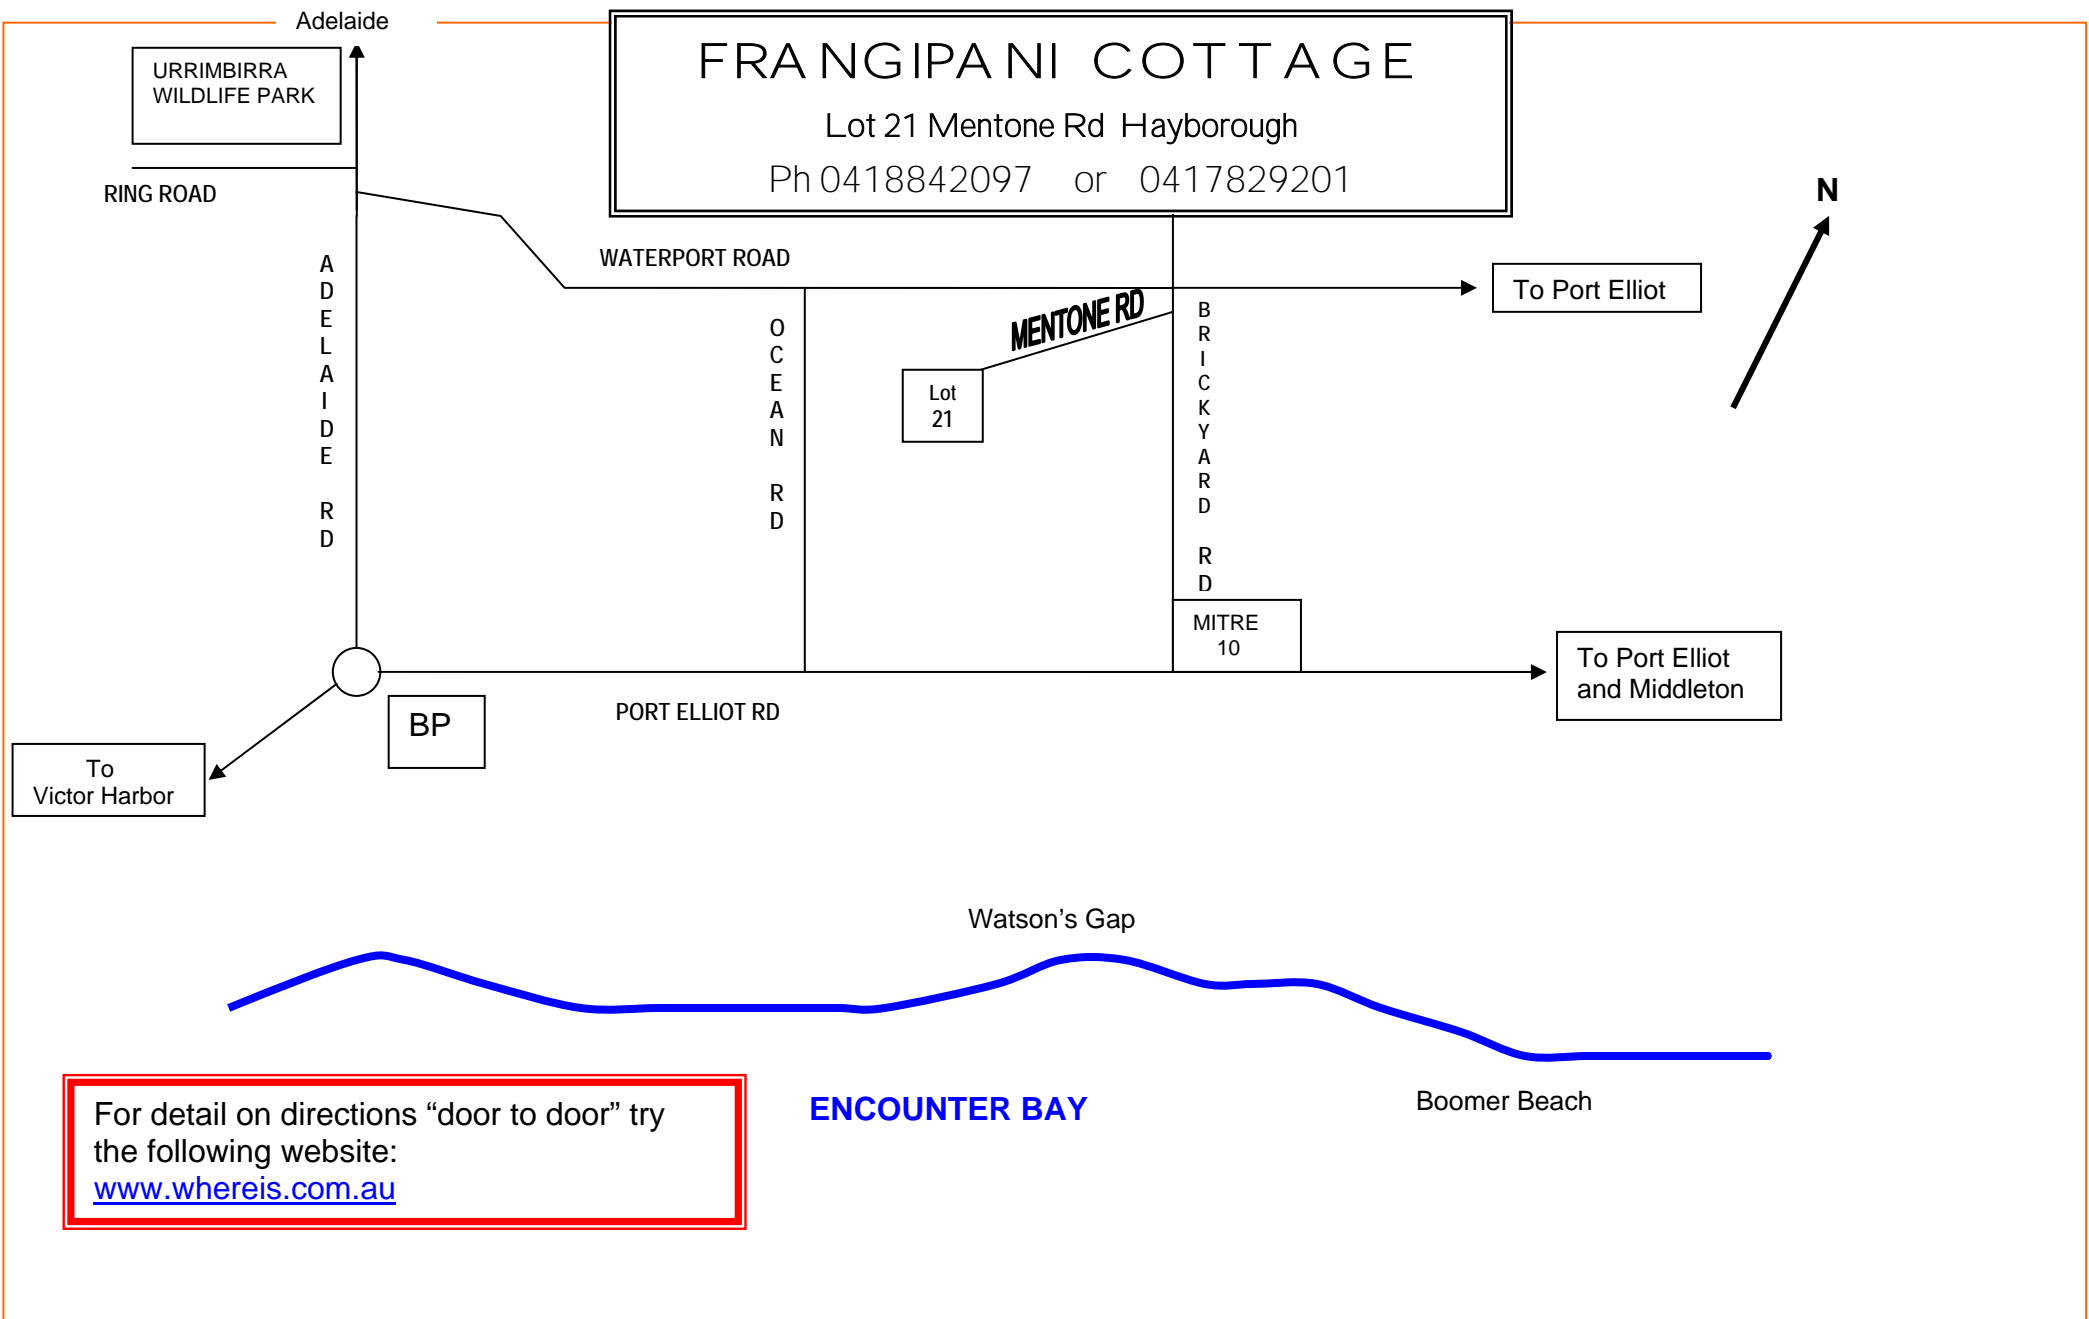

# FRANGIPANI COTTAGE

Lot 21 Mentone Rd Hayborough

Ph 0418842097 or 0417829201

For detail on directions "door to door" try the following website:  
[www.whereis.com.au](http://www.whereis.com.au)